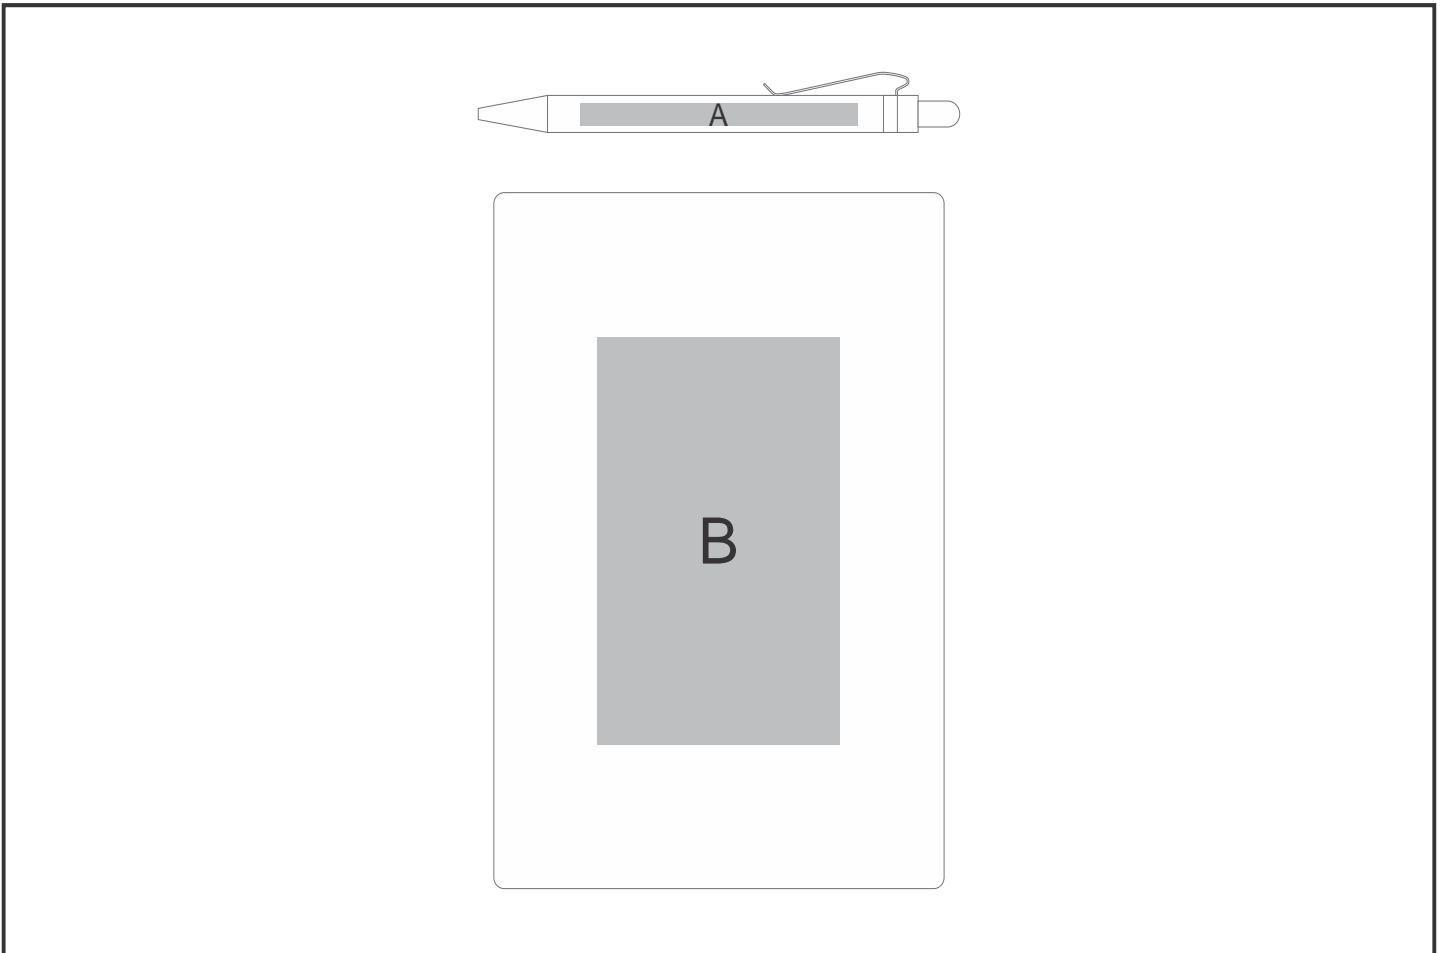

NB-9990

Okiyo Yahari Bamboo Notebook & Pen Set

Need to know:

Includes 1-Position Laser Engraving on Notebook & Pen (setup fee applies)

- Laser Colour: Tonal.

- Due to tonal variations in the wood the laser engraving will vary from one item to the next and will likely vary in the same item.

- Texture of Item will affect the quality of Print.

Branding Options:

Position	Branding Method (Branding Code)	No. of Colours	Dimension
A	Laser Engraving (LC)	N/A	80mm wide x 6mm high
A	Pad Printing (PB)	4 Colours	30mm wide x 7mm high
B	Laser Engraving (LC)	N/A	100mm wide x 150mm high
B	Screen Print (SC)	1 Colour	70mm wide x 110mm high